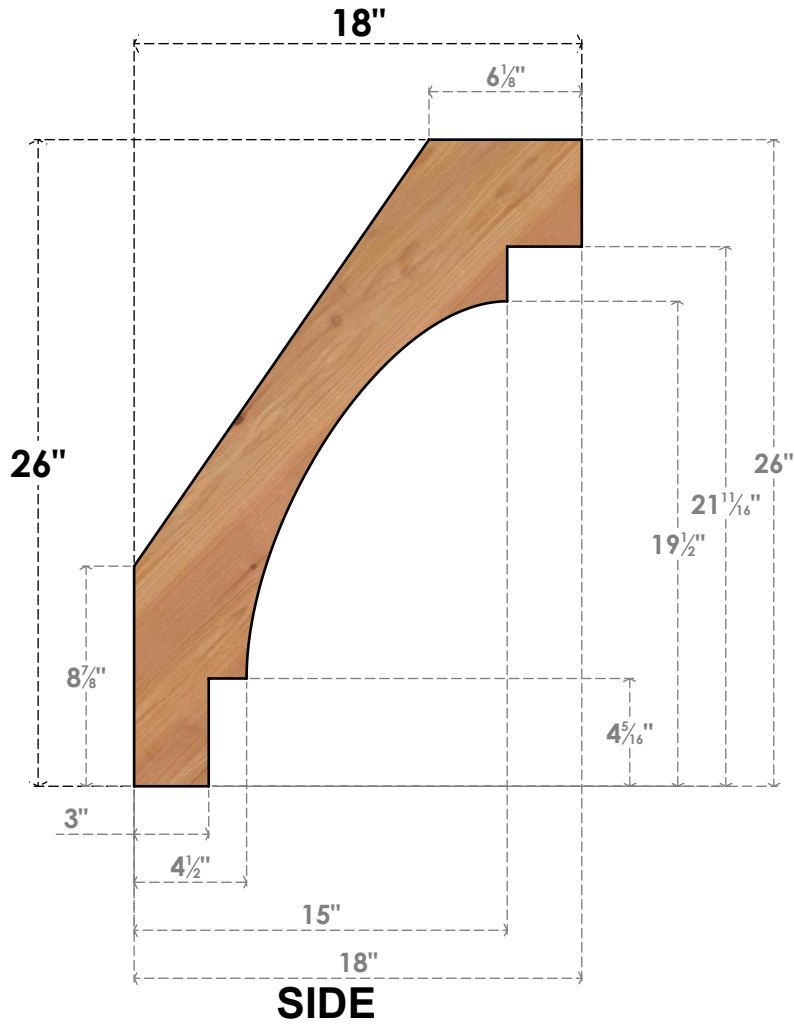

BRC04X18X26MRC00SWR

3 1/2"W X 18"D X 26"H MERCED SMOOTH BRACE, WESTERN RED CEDAR

EKENA MILLWORK
 2300 WEST MAIN ST.
 CLARKSVILLE, TX 75426
 TOLL FREE: 866-607-0453
 WWW.EKENAMILLWORK.COM

NOTES

1. INSTALLATION TO BE COMPLETED IN ACCORDANCE WITH MANUFACTURER'S SPECIFICATIONS.
2. DRAWING MAY NOT BE TO SCALE
3. THIS DRAWING IS INTENDED FOR DESIGN AND PLANNING PURPOSES ONLY.
4. ALL INFORMATION CONTAINED HEREIN WAS CURRENT AT THE TIME OF DEVELOPMENT BUT MUST BE REVIEWED AND APPROVED BY THE PRODUCT MANUFACTURER TO BE CONSIDERED ACCURATE.
5. PRODUCTS ARE NOT KILN DRIED. THIS ITEM IS UNIQUE AND WILL CONTAIN THE NATURAL VARIATIONS THAT THE WOOD SPECIES OFFERS. THIS MAY RESULT IN VARIATIONS UP TO 1/4"