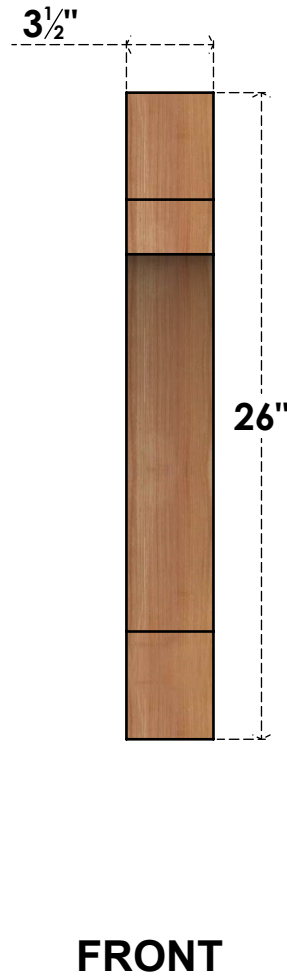

BRC04X18X26MRC00SWR

3 1/2"W X 18"D X 26"H MERCED SMOOTH BRACE, WESTERN RED CEDAR

EKENA MILLWORK
 2300 WEST MAIN ST.
 CLARKSVILLE, TX 75426
 TOLL FREE: 866-607-0453
 WWW.EKENAMILLWORK.COM

NOTES

1. INSTALLATION TO BE COMPLETED IN ACCORDANCE WITH MANUFACTURER'S SPECIFICATIONS.
2. DRAWING MAY NOT BE TO SCALE
3. THIS DRAWING IS INTENDED FOR DESIGN AND PLANNING PURPOSES ONLY.
4. ALL INFORMATION CONTAINED HEREIN WAS CURRENT AT THE TIME OF DEVELOPMENT BUT MUST BE REVIEWED AND APPROVED BY THE PRODUCT MANUFACTURER TO BE CONSIDERED ACCURATE.
5. PRODUCTS ARE NOT KILN DRIED. THIS ITEM IS UNIQUE AND WILL CONTAIN THE NATURAL VARIATIONS THAT THE WOOD SPECIES OFFERS. THIS MAY RESULT IN VARIATIONS UP TO 1/4"